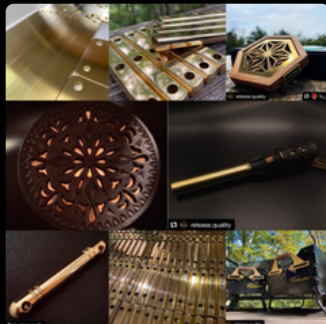

JAPAN TOKYO CRAFTS KIBA SOFT COLD STORAGE BAG

5,990.-