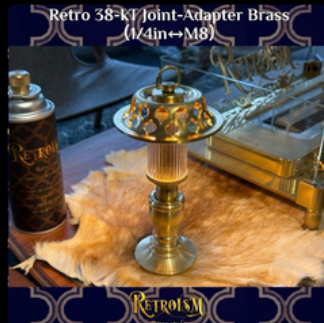

f i d ncamp.store

RETRO TORCH-KIT BRASS (38-KT MIYABI COMPATIBLE)

9,290.-

RETRO JOINT-ADAPTER BRASS FOR 38-KT (38-LIGHT MIYABI COMPATIBLE) 1/4 INCH-M8

1,490.-

RETROISM STICKER FOR 38-KT VER.1 (STICKER FOR 38-LIGHT MIYABI)